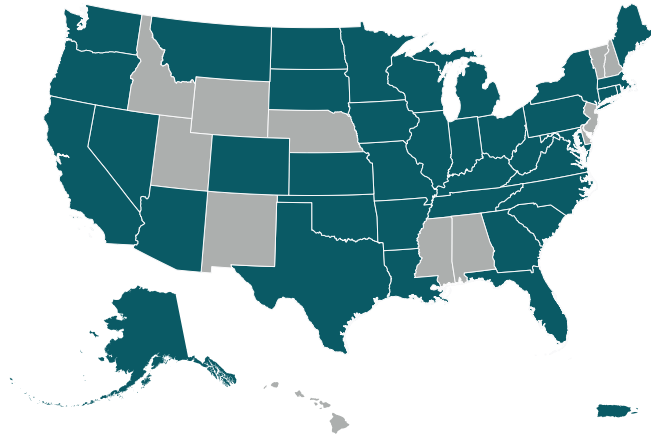

Nationwide lab network

Arkansas

Plunkett
1705 N A Street
Fort Smith, AR 72901
(479) 783-2001

Arizona

Meridian - Phoenix
3711 East Atlanta Avenue
Phoenix, AZ 85040
(800) 352-5465

California

Bartley Optical
1300 Optical Drive
Suite 400
Azusa, CA 91702
(800) 347-4733